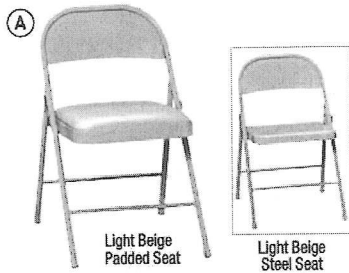

FURNITURE
Hospitality - Folding Chairs

HON.

Light Beige Padded Seat

Light Beige Steel Seat

A. Steel Folding Chairs Sturdy construction withstands wear-and-tear of frequent use. Double reinforced steel at all four pivot points. Legs have slip-resistant, color-matched polyethylene end caps to protect floors. Backed by the HON Full Lifetime Warranty. Four per carton.

18½"W x 19¼"D x 29¼"H
HON FC02LBG
HON FC01LBG

Light Beige Padded Seat
Light Beige Steel Seat

LIST PRICE
~~238.00-CT~~
193.00-CT

LORELL

B. Steel Folding Chairs Riveted U-brace front and back. Powder coated beige steel frame. 250 lb. capacity. Covered by Lorell Limited 5-Year Warranty. Four per carton.

19¼"W x 18¾"D x 29¼"H
LLR 62501
LLR 62500

Padded Beige Vinyl Seat
Beige Steel Seat

LIST PRICE
~~195.00-CT~~
149.00-CT

19¼"W x 18¾"D x 29¼"H
LLR 62526
LLR 62527

Padded Black Vinyl Seat
Black Steel Seat

LIST PRICE
~~195.00-CT~~
149.00-CT

LORELL

C. Blow Molding Chair Heavy-duty tubular steel powder coated frame. High-density polyethylene seat and back. 250 lb. capacity. Covered by Lorell Limited 5-Year Warranty. Four per carton.

18½"W x 21¼"D x 33¼"H
LLR 62515

Platinum

LIST PRICE
~~260.00-CT~~

Iceberg

D. Rough N Ready Folding Chairs Lightweight, blow-molded, high-density polyethylene seat and back with soft radius edges. Powder coated, heavy-gauge, oval steel frame with sturdy cross bracing. Non-marring plastic feet. Contains 35% pre-consumer recycled materials. Recyclable. 225 lb. capacity.

18¾"W x 5¼"D x 44½"H (Folded)
ICE 64007
ICE 64003

Charcoal
Platinum

LIST PRICE
~~109.00-EA~~
109.00-EA

NEW!

Samsørite
E. XL Series Oversize Steel Folding Chairs With Padded Seat

Fully contoured vented polypropylene fanback steel folding chair. Provides a 12% larger padded seat and is certified up to 400 lbs. Double-hinged to provide both lateral and vertical support. Backrest provides a hand hold for convenience in lifting the chair. ANSI/BIFMA rated. 10-year warranty. Four per carton.

Vinyl Seating
19¼"W x 23¼"D x 36¼"H, Shpg. Wt. 62 lbs.
SML 516592899
SML 516591050

Natural
Black/Black

LIST PRICE
~~359.99-CT~~
359.99-CT

Fabric Seating
19¼"W x 23¼"D x 36¼"H, Shpg. Wt. 62 lbs.
SML 516602900
SML 516601062

Natural
Black/Gray

LIST PRICE
~~369.99-CT~~
369.99-CT

Samsørite

F. 2200 Series Folding Chairs Injection molded, polypropylene seat and back. Tempered steel frame. Certified to hold 300 lbs. Non-marring leg caps. Folds flat for storage. Weighs just 6¼ lbs. 10-year warranty. 10 per carton.

17¼"W x 19¼"D x 31¼"H
SML 497542901
SML 497541050

White
Black

LIST PRICE
~~399.99-CT~~
399.99-CT

SAFCO

H. Two-Tier Chair Cart Two-tiered and double sided storage for up to 84 folding chairs. Mobile on four casters. Steel cart. Limited Lifetime Warranty.

64¼"W x 33¼"D x 70¼"H
SAF 4199BL‡

Black

Holds up to
84 chairs

LIST PRICE
~~699.00-EA~~

NEW!

LORELL

I. Folding Chair Dolly Steel trolley for storage and transporting Lorell folding chairs. Holds 42 steel folding chairs or 24 blow molded folding chairs. Powder coat finish.

68"W x 30¼"D x 35¼"H
LLR 62521‡

Black