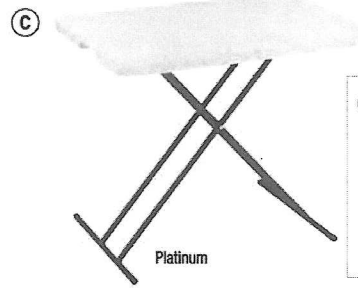

### Iceberg

**A. IndestrucTable Folding Tables** More lightweight and portable than solid core folding tables. Durable blow-molded, high-density polyethylene tables won't dent or scratch with years of use. Oval legs provide structural strength and improved appearance. Suitable for temporary work surfaces or banquets. Tables will nest when stacked for storage. Supports up to 1,500 lbs. evenly distributed. Inlay is designed to create a smooth-writing surface. Contains 35% pre-consumer recycled materials. 15-Year Manufacturer Limited Warranty. ☺

96"W x 30"D x 29"H, Shpg. Wt. 67 lbs.	Granite Inlay/Black Legs	<b>LIST PRICE</b>
ICE 65137‡		<del>616.00-EA</del>
72"W x 30"D x 29"H, Shpg. Wt. 56 lbs.	Granite Inlay/Black Legs	<b>LIST PRICE</b>
ICE 65127‡		<del>570.00-EA</del>
60"W x 30"D x 29"H, Shpg. Wt. 48 lbs.	Granite Inlay/Black Legs	<b>LIST PRICE</b>
ICE 65117		<del>510.00-EA</del>

Granite Inlay/Black Top & Legs

Charcoal, 24"D with Straight Leg

Charcoal

Charcoal

Platinum

Charcoal

Platinum

Charcoal

**B. IndestrucTable Too Commercial Grade Folding Table 1200 Series** Tables are constructed of durable, lightweight blow-molded high-density polyethylene. Dent and scratch resistant. 30% lighter than standard folding tables. Heavy-gauge steel tubular legs fold into recessed cavities beneath the table. Contains 35% pre-consumer recycled materials. 15-Year Manufacturer Limited Warranty. ☺