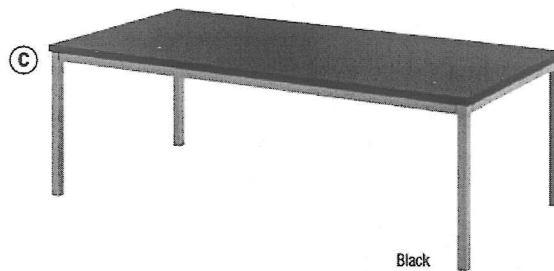

FURNITURE
Reception – Lounge

Engineered for Comfort
VL887 and VL888 lounge seating features individually wrapped coil springs below a thick foam seat cushion to provide long-lasting support and comfort.

basyx
by HON

VL880 Series Lounge Seating Contemporary geometric design sets the tone for a modern visitor space. Durable steel support legs withstand frequent moving and rearrangement. Back cushion has a clean-out space for easy maintenance. Backed by the *basyx* by HON Limited 5-Year Warranty.

- **A. VL888 Sofa**
  67"W x 28"D x 30½"H, Shpg. Wt. 78 lbs. **LIST PRICE**
  BSX VL888SB11‡ Black SofThread Leather **979.00-EA**
- **B. VL887 Club Chair**
  31½"W x 28"D x 30½"H, Shpg. Wt. 51 lbs.
  BSX VL887SB11 Black SofThread Leather **765.00-EA**

Occasional Tables A contemporary addition to any lobby, waiting room or executive office. Square steel frame stands up to frequent handling. Scratch-, spill- and stain-resistant laminate withstands heavy use. Platinum finish on legs coordinates with the VL880 Series Lounge Seating. Backed by the *basyx* by HON Limited 5-Year Warranty.

- **C. Coffee Table**
  48"W x 24"D x 17½"H, Shpg. Wt. 38 lbs.
  BSX HML8852C1 Chestnut **194.00-EA**
  BSX HML8852P Black **194.00-EA**
- **D. Corner Table**
  24"W x 24"D x 17½"H, Shpg. Wt. 24 lbs.
  BSX HML8851C1 Chestnut **163.00-EA**
  BSX HML8851P Black **163.00-EA**

Assembly needed. Please call for details.
‡Cannot be shipped UPS
‡‡Cannot be shipped UPS Air. LA

FIND MORE ONLINE