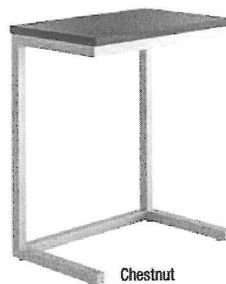

FURNITURE
Reception - Lounge

basyx
by HON

VL860 Series

Individually pocketed coil springs provide long-lasting durability and support. Invites guests to sit comfortably for long periods of time. Simple clean lines and mixed materials create a tailored aesthetic. Easy assembly requires no tools. Lightweight frame is easy to move and reconfigure. Backed by the *basyx* by HON Limited 5-Year Warranty.

A. Modular Chair

25"W x 25"D x 30 1/4"H, Shpg. Wt. 40 lbs. LIST PRICE
BSX VL864SB11 Black SofThread Leather 550.00-~~EA~~

B. Ottoman

25"W x 25"D x 18 1/4"H, Shpg. Wt. 30 lbs. LIST PRICE
BSX VL862SB11 Black SofThread Leather 400.00-~~EA~~

C. Cantilever Tables Use as an end table, portable worksurface or space divider. Scratch-, spill- and stain-resistant laminate stands up to heavy use. Cantilevered, mixed material design creates a contemporary aesthetic. Lightweight frame enables easy reconfiguration. Welded design increases frame strength. Backed by the *basyx* by HON Limited 5-Year Warranty.

17 1/2"W x 9 1/2"D x 20 1/4"H, Shpg. Wt. 12 1/4 lbs. LIST PRICE
BSX HML8858P Black 145.00-~~EA~~
BSX HML8858C1 Chestnut 145.00-~~EA~~
BSX HML8858WH Wheat 145.00-~~EA~~

VL860 Series Suggested Layouts

Engineered for Comfort
VL860 Series lounge seating features individually pocketed coil springs to provide long-lasting durability and support.