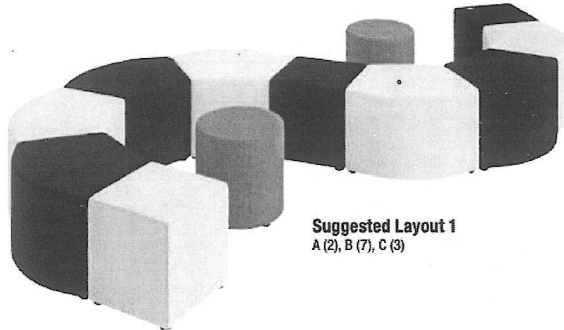

23¾"W x 23¾"D x 20"H  
LLR 59543  
23¾"W x 47¾"D x 15¾"H  
LLR 59544

Corner Table, Mahogany LIST PRICE 209.00-~~EA~~  
Coffee Table, Mahogany LIST PRICE 329.00-~~EA~~

**Collaborative Seating**

Bring people together for collaboration or create opportunities for casual seating in public areas by arranging groups of these modular lounge pieces together. Whether by itself or in groups, these pieces can be used in a variety of ways such as a seat, a side table or an ottoman. Create endless configurations with this collaborative solution arranging the cube, quad and cylinder in the perfect way to meet your furniture needs. Durable fabric is both attractive and practical for high traffic areas.