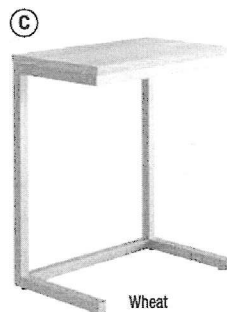

FURNITURE
Reception - Lounge

basyx
by HON

VL860 Series

Individually pocketed coil springs provide long-lasting durability and support. Invites guests to sit comfortably for long periods of time. Simple clean lines and mixed materials create a tailored aesthetic. Easy assembly requires no tools. Lightweight frame is easy to move and reconfigure. Backed by the *basyx* by HON Limited 5-Year Warranty.

A. Modular Chair

25"W x 25"D x 30 1/4"H, Shpg. Wt. 40 lbs. LIST PRICE
BSX VL864SB11 Black SofThread Leather 550.00-~~EA~~

B. Ottoman

25"W x 25"D x 18 1/4"H, Shpg. Wt. 30 lbs. LIST PRICE
BSX VL862SB11 Black SofThread Leather 400.00-~~EA~~

C. Cantilever Tables Use as an end table, portable worksurface or space divider. Scratch-, spill- and stain-resistant laminate stands up to heavy use. Cantilevered, mixed material design creates a contemporary aesthetic. Lightweight frame enables easy reconfiguration. Welded design increases frame strength. Backed by the *basyx* by HON Limited 5-Year Warranty.

17 1/2"W x 9 1/2"D x 20 1/4"H, Shpg. Wt. 12 1/4 lbs. LIST PRICE
BSX HML8858P Black 145.00-~~EA~~
BSX HML8858C1 Chestnut 145.00-~~EA~~
BSX HML8858WH Wheat 145.00-~~EA~~

VL860 Series Suggested Layouts

Engineered for Comfort
VL860 Series lounge seating features individually pocketed coil springs to provide long-lasting durability and support.