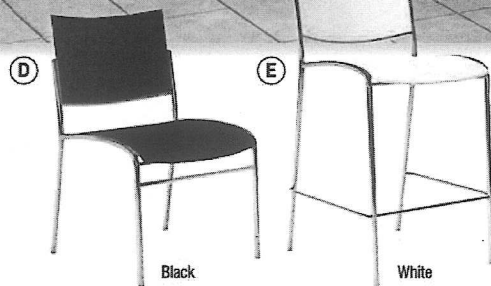

**MAYLINE**

CARB  
Compliant

**Bistro Series Tables** Available with Black cast iron or Stainless Steel base in dining (28") and bar (41") height. Ideal for breakrooms, cafeterias or any hospitality-type setting. Thermally fused laminate surfaces, CARB compliant. Limited Lifetime Warranty. **Tops and bases sold separately – order both.**

**C. 28" Low Bases**

28"H		
MLN CA28B2025	Black	253.00- <del>EA</del>
MLN CA281S	Steel	295.00- <del>EA</del>

**Escalate Series Seating** Sleek and contemporary solution for breakrooms and meeting areas. Offers high-density stacking. Black molded seat and back with silver legs. **Chairs ship assembled, four per carton. Stools ship assembled, two per carton.**

**D. Stackable Chairs**

19½"W x 21½"D x 32"H, Shpg. Wt. 65 lbs.		
MLN ESC2B‡	Black	840.00- <del>CT</del>
MLN ESC2W‡	White	840.00- <del>CT</del>

**E. Stackable Stools**

21½"W x 23"D x 43¼"H, Shpg. Wt. 45 lbs.		
MLN ESS2B‡	Black	598.00- <del>CT</del>
MLN ESS2W‡	White	598.00- <del>CT</del>