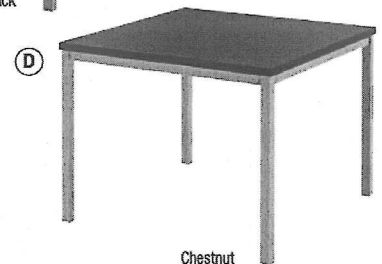

Black

Chestnut