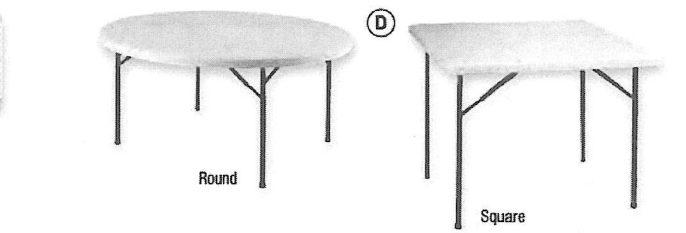

D. Ultra-Lite Banquet Tables For light duty use, 71", 60" tables hold up to 500 lbs. evenly distributed. 48" table holds 250 lbs. evenly distributed. The 2" thick square-edge top is constructed of blow-molded, high-density polyethylene. Powder coat 1" round steel legs. Center support tube supports frame. Can be used indoors or out. Covered by Lorell Limited 5-Year Warranty. **Ⓢ**

Round Tables

71"W x 71"D x 29 1/4"H, Shpg. Wt. 45 lbs. LLR 60325‡	Platinum	409.00-EA
60"W x 60"D x 29 1/4"H, Shpg. Wt. 40 lbs. LLR 60326‡	Platinum	290.00-EA
48"W x 48"D x 29 1/4"H, Shpg. Wt. 38 lbs. LLR 60327‡	Platinum	204.00-EA

Square Table

36"W x 36"D x 29"H, Shpg. Wt. 22 lbs. LLR 60328	Platinum	142.00-EA

E. Folding Banquet Tables Melamine top 5/8" thick. Powder coated finish coil steel frame. Covered by Lorell Limited 5-Year Warranty. **Ⓢ**

72"W x 18"D x 29"H LLR 60727‡	Mahogany	LIST PRICE 166.00-EA
LLR 60728‡	Gray	166.00-EA
60"W x 18"D x 29"H LLR 60725‡	Mahogany	154.00-EA
LLR 60726‡	Gray	154.00-EA

F. Folding Table Carts Extractable vertical posts around the trolley immobilize the stacked tables. Wheels have individual brakes. Powder coated finish. Covered by Lorell Limited 5-Year Warranty. **Ⓢ**

For Transporting Blow Mold Rectangular Tables

30 1/2"W x 45 1/2"D x 75 1/4"H LLR 65956‡	Charcoal Gray	LIST PRICE 263.73-EA

For Transporting Round Planet Tables

32 3/4"W x 52"D x 40 1/2"H LLR 65955‡	Charcoal Gray	339.00-EA