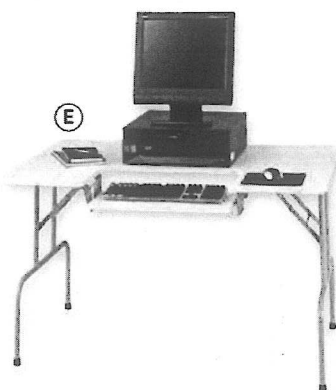

SAFCO

E. Folding Computer Table Table folds for mobility and storage. The 20 3/4"W x 9 1/2"D keyboard shelf is height- and tilt-adjustable in six positions. Folding steel legs with black end caps. Limited Lifetime Warranty.

47 1/2"W x 29 3/4"D x 28 3/4"H		LIST PRICE
SAF 1935GR‡	Light Gray	~~182.00-EA~~