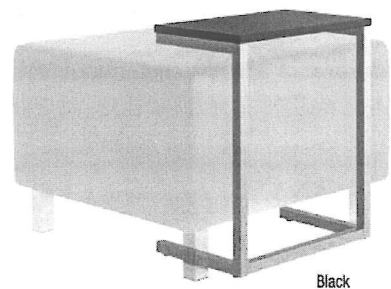

FURNITURE
Reception - Lounge

basyx
by HON

VL860 Series

Individually pocketed coil springs provide long-lasting durability and support. Invites guests to sit comfortably for long periods of time. Simple clean lines and mixed materials create a tailored aesthetic. Easy assembly requires no tools. Lightweight frame is easy to move and reconfigure. Backed by the *basyx* by HON Limited 5-Year Warranty.

A. Modular Chair

25"W x 25"D x 30 1/4"H, Shpg. Wt. 40 lbs. LIST PRICE
BSX VL864SB11 Black SofThread Leather 550.00-~~EA~~

B. Ottoman

25"W x 25"D x 18 1/4"H, Shpg. Wt. 30 lbs. LIST PRICE
BSX VL862SB11 Black SofThread Leather 400.00-~~EA~~

C. Cantilever Tables Use as an end table, portable worksurface or space divider. Scratch-, spill- and stain-resistant laminate stands up to heavy use. Cantilevered, mixed material design creates a contemporary aesthetic. Lightweight frame enables easy reconfiguration. Welded design increases frame strength. Backed by the *basyx* by HON Limited 5-Year Warranty.

17 1/2"W x 9 1/2"D x 20 1/4"H, Shpg. Wt. 12 1/4 lbs. LIST PRICE
BSX HML8858P Black 145.00-~~EA~~
BSX HML8858C1 Chestnut 145.00-~~EA~~
BSX HML8858WH Wheat 145.00-~~EA~~

VL860 Series Suggested Layouts

Engineered for Comfort
VL860 Series lounge seating features individually pocketed coil springs to provide long-lasting durability and support.