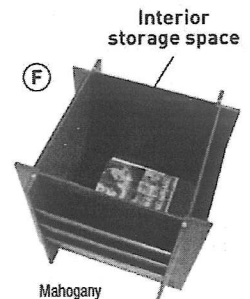

Mahogany

FIND MORE ONLINE