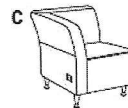

C. Lounge Chair, Right
26 1/2"W x 29"D x 29 1/2"H
LLR 86912 Industrial Brown

LIST PRICE
619.00-EA