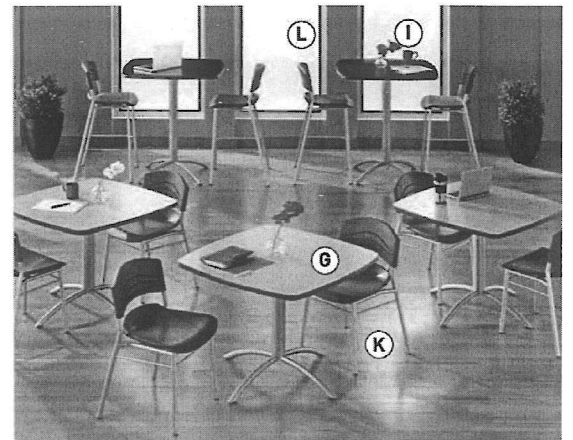

iLand Dura-Comfort Edge Tables Molded urethane for extremely durable permanently sealed edge, with sleek tapered style for comfort. 1½" thick particle board core. Elegant arched tubular steel silver base. Seated and bistro standing height versions. Meets or exceeds ANSI/BIFMA and ISTA performance standards. 15-year limited warranty. Base and top ship together in one box.

A. Square Tables

36" W x 36" D x 29" H		LIST PRICE
ICE 69825‡	Gray	649.00-~~EA~~
ICE 69824‡	Gray Walnut	649.00-~~EA~~

B. Round Tables

36" Dia. x 29" H		LIST PRICE
ICE 69815‡	Gray	649.00-~~EA~~
ICE 69814‡	Gray Walnut	649.00-~~EA~~

C. Bistro Standing-Height Tables

36" W x 36" D x 42" H		LIST PRICE
ICE 69855‡	Gray	679.00-~~EA~~
ICE 69854‡	Gray Walnut	679.00-~~EA~~

iLand Contour Self-Edge Tables Premium 1½" thick high pressure laminate top with PVC molded edge banding. Scratch-, spill- and stain-resistant. Arched all steel base. Meets or exceeds ANSI/BIFMA and ISTA performance standards. 15-year limited warranty. Base and top ship together in one box.

D. Square Tables

36" W x 36" D x 29" H		LIST PRICE
ICE 69724‡	Gray Walnut	499.00-~~EA~~
ICE 69727‡	Teak	499.00-~~EA~~

F. Bistro Standing-Height Tables

36" W x 36" D x 42" H		LIST PRICE
ICE 69754‡	Gray Walnut	529.00-~~EA~~
ICE 69757‡	Teak	529.00-~~EA~~

E. Round Tables

36" Dia. x 29" H		LIST PRICE
ICE 69718‡	Mahogany	499.00-~~EA~~
ICE 69717‡	Teak	499.00-~~EA~~

CaféWorks Tables Wear-resistant 1½" thick melamine top. Contemporary look with a vinyl, t-mold edge. Raised arch steel base in silver finish. Adjustable feet. 15-Year Manufacturer Limited Warranty. Base and top ship together in one box.

G. Square Café Tables

36" W x 36" D x 30" H		LIST PRICE
ICE 65614‡	Walnut	429.00-~~EA~~
ICE 65617‡	Gray	429.00-~~EA~~
ICE 65618‡	Graphite Granite	429.00-~~EA~~

I. Square Bistro Tables