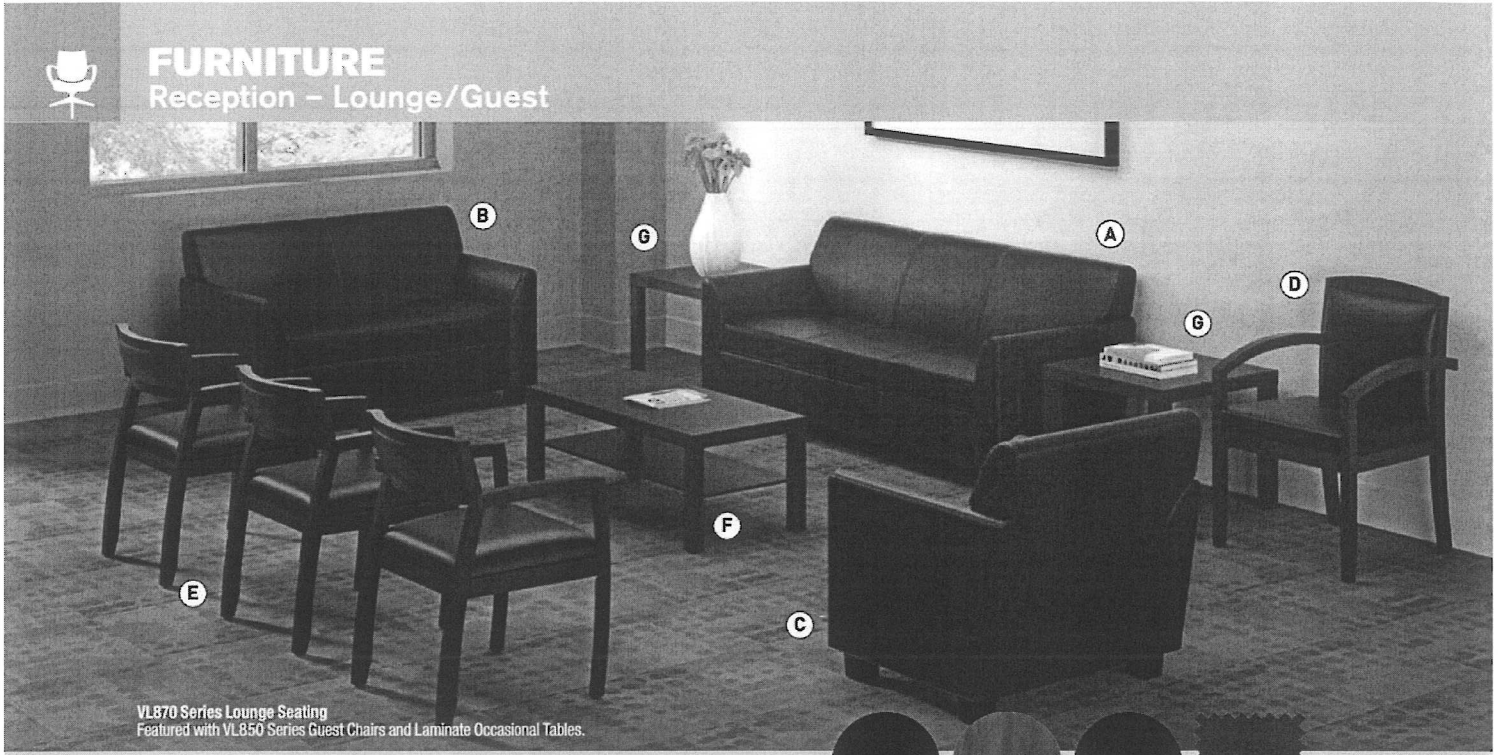

basyx
by HON

VL870 Series Reception Sofa, Loveseat and Club Chair have tailored Black SofThread Leather upholstery with legs in black. Coordinates with both Black and Mahogany table finishes. Backed by the *basyx* by HON Limited 5-Year Warranty.

A. Sofa

73"W x 28"D x 32"H, Shpg. Wt. 122 lbs. **LIST PRICE**
BSX VL873SB11‡ Black SofThread Leather **1667.00-EA**

B. Loveseat

53½"W x 28¾"D x 32"H, Shpg. Wt. 76 lbs. **1246.00-EA**
BSX VL872SB11‡ Black SofThread Leather

C. Club Chair

33"W x 28¾"D x 32"H, Shpg. Wt. 51 lbs. **993.00-EA**
BSX VL871SB11‡ Black SofThread Leather

VL850 Series Guest Chairs Make a great first impression with these beautiful wood guest chairs. Thickly padded seat provides support and comfort. Luxurious SofThread leather upholstery for stylish sophistication. Sturdy wood frame for enhanced stability. Backed by the *basyx* by HON Limited 5-Year Warranty.

D. Upholstered Tall Back Chairs

23¾"W x 23¾"D x 36¾"H, Shpg. Wt. 35 lbs. **464.00-EA**
BSX VL853HSB11 Bourbon Cherry/Black SofThread Leather **464.00-EA**
BSX VL853NSB11 Mahogany/Black SofThread Leather

E. Upholstered Back Chairs

22½"W x 22"D x 31"H, Shpg. Wt. 26 lbs. **366.00-EA**
BSX VL852HSB11 Bourbon Cherry/Black SofThread Leather **366.00-EA**
BSX VL852NSB11 Mahogany/Black SofThread Leather

Laminate Occasional Tables Lightweight design with 2" top and sturdy leg base. Backed by the *basyx* by HON 5-Year Limited Warranty.

F. Coffee Tables

42"W x 20"D x 16"H, Shpg. Wt. 24 lbs. **241.00-EA**
BSX BLH3160N Mahogany **241.00-EA**
BSX BLH3160P Black

G. Corner Tables

24"W x 24"D x 20"H, Shpg. Wt. 9 lbs. **188.00-EA**
BSX BLH3170N Mahogany **188.00-EA**
BSX BLH3170P Black