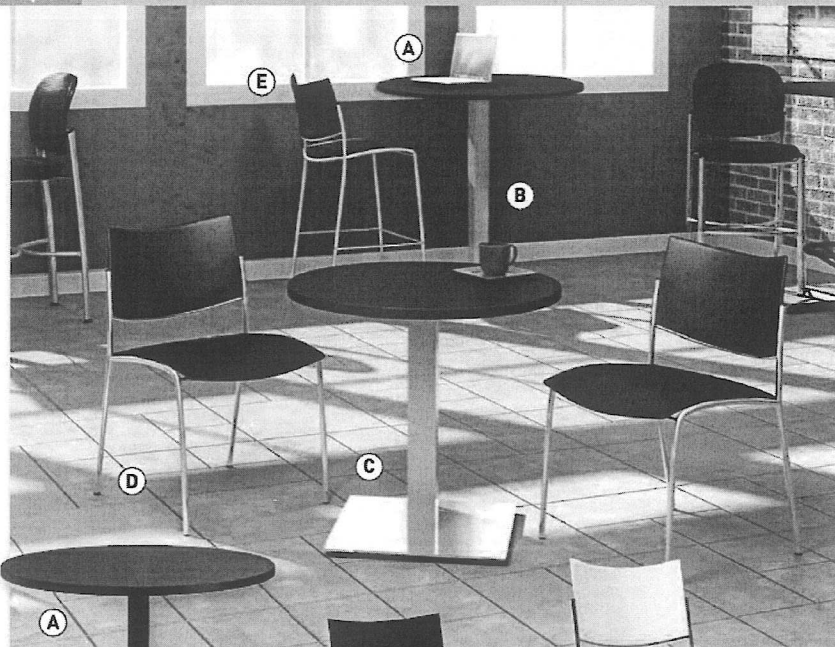

**iLand Dura-Comfort Edge Tables** Molded urethane for extremely durable permanently sealed edge, with sleek tapered style for comfort. 1½" thick particle board core. Elegant arched tubular steel silver base. Seated and bistro standing height versions. Meets or exceeds ANSI/BIFMA and ISTA performance standards. 15-year limited warranty. Base and top ship together in one box.

**K. Café Chair 2 per carton. ☉**

21" W x 19" D x 32" H, Shpg. Wt. 30 lbs.	<b>LIST PRICE</b>
ICE 64517‡	339.00- <del>CT</del>

**L. Bistro Stool**

23" W x 22" D x 44" H, Shpg. Wt. 18 lbs.	<b>LIST PRICE</b>
ICE 64527‡	239.00- <del>EA</del>

Urethane Knife Edge Tables

36" Teak

36" Mahogany

Assembly needed. Please call for details.

‡Cannot be shipped UPS.  
‡‡Cannot be shipped UPS Air. LA

FIND MORE ONLINE

**FURNITURE**  
Hospitality – Café/Patio

**MAYLINE**

CARB  
Compliant

**Bistro Series Tables** Available with Black cast iron or Stainless Steel base in dining (28") and bar (41") height. Ideal for breakrooms, cafeterias or any hospitality-type setting. Thermally fused laminate surfaces, CARB compliant. Limited Lifetime Warranty. **Tops and bases sold separately – order both.**