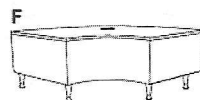

F. Connector
57 1/2"W x 29 1/2"D x 18"H
LLR 86915 Mahogany Laminate/Industrial Brown

949.00-EA

Assembly needed. Please call for details.
‡Cannot be shipped UPS.
‡‡Cannot be shipped UPS Air. LA

FIND MORE ONLINE