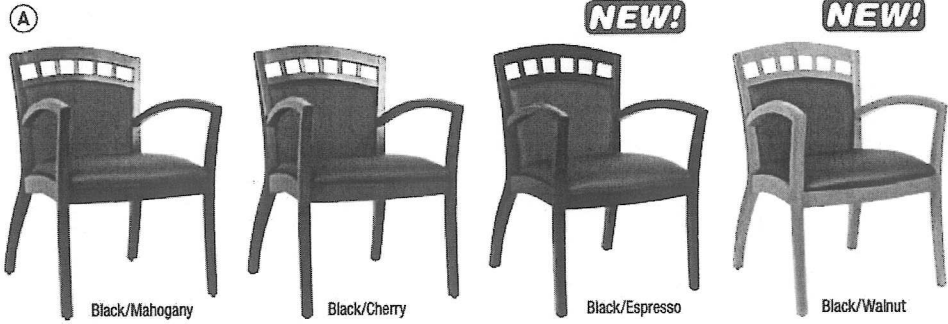

FURNITURE
Reception - Guest

LORELL

A. Wood Guest Chairs Wood and bonded leather is the ideal solution for the guest chair. Solid wood frame with heavy-duty stain finish construction provides durability and strength. Fully assembled. Covered by Lorell Limited 5-Year Warranty.

		LIST PRICE
23 1/2"W x 24 1/2"D x 34"H		
LLR 20013‡	Black/Mahogany	449.00-~~EA~~
LLR 20012‡	Black/Cherry	449.00-~~EA~~
LLR 20008‡	Black/Esspresso	449.00-~~EA~~
LLR 20021‡	Black/Walnut	449.00-~~EA~~