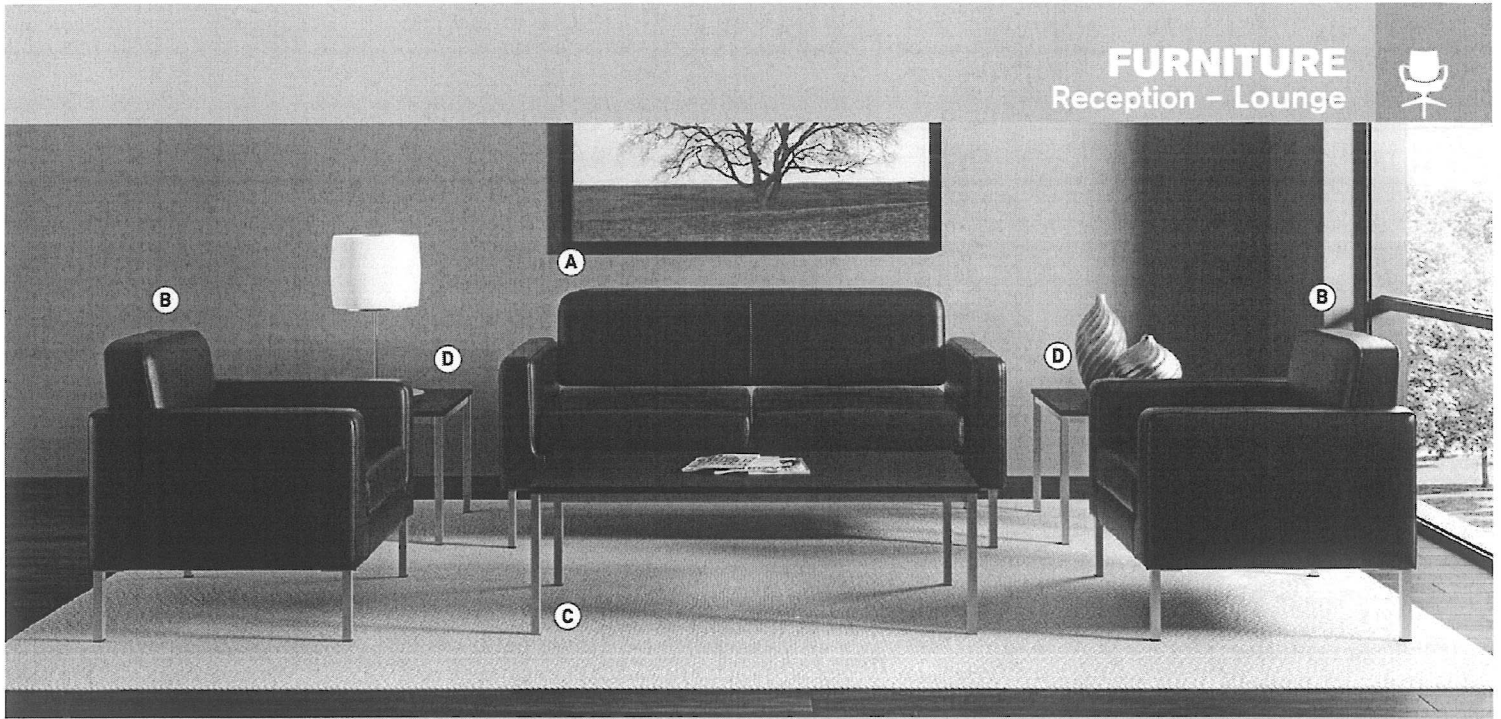

FURNITURE
Reception – Lounge

Engineered for Comfort
VL887 and VL888 lounge seating features individually wrapped coil springs below a thick foam seat cushion to provide long-lasting support and comfort.

basyx
by HON

VL880 Series Lounge Seating Contemporary geometric design sets the tone for a modern visitor space. Durable steel support legs withstand frequent moving and rearrangement. Back cushion has a clean-out space for easy maintenance. Backed by the *basyx* by HON Limited 5-Year Warranty.

- **A. VL888 Sofa**
  67"W x 28"D x 30½"H, Shpg. Wt. 78 lbs. **LIST PRICE**
  BSX VL888SB11‡ Black SofThread Leather **979.00-EA**
- **B. VL887 Club Chair**
  31½"W x 28"D x 30½"H, Shpg. Wt. 51 lbs.
  BSX VL887SB11 Black SofThread Leather **765.00-EA**

Occasional Tables A contemporary addition to any lobby, waiting room or executive office. Square steel frame stands up to frequent handling. Scratch-, spill- and stain-resistant laminate withstands heavy use. Platinum finish on legs coordinates with the VL880 Series Lounge Seating. Backed by the *basyx* by HON Limited 5-Year Warranty.

- **C. Coffee Table**
  48"W x 24"D x 17½"H, Shpg. Wt. 38 lbs.
  BSX HML8852C1 Chestnut **194.00-EA**
  BSX HML8852P Black **194.00-EA**
- **D. Corner Table**
  24"W x 24"D x 17½"H, Shpg. Wt. 24 lbs.
  BSX HML8851C1 Chestnut **163.00-EA**
  BSX HML8851P Black **163.00-EA**