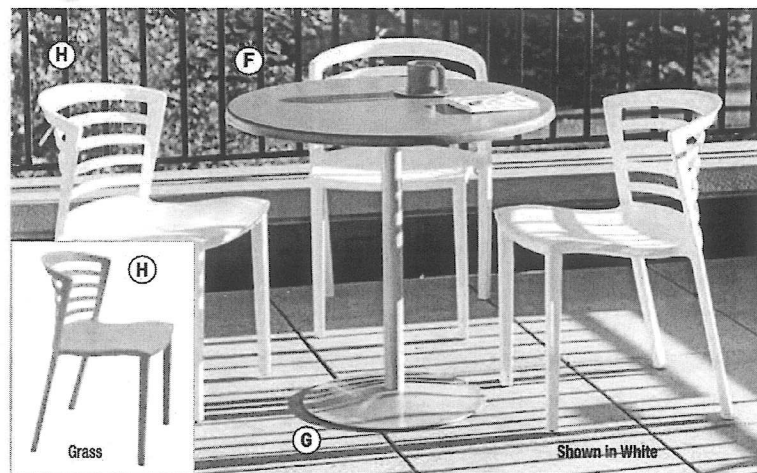

J. Stack Chairs

21½"W x 22"D x 29"H		
SAF 4360BL	Black	340.00-~~CT~~
SAF 4360RD	Red	340.00-~~CT~~

100

Visit our website for the most current pricing.

Prices subject to change without notice. LA