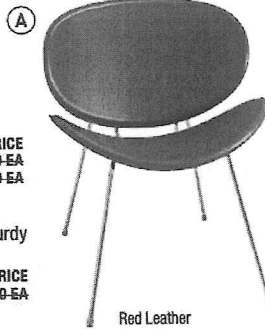

A. Sy Guest Chair Curved back and seat to maximize comfort. Upholstered with recycled leather. Seat height: 16". Seat: 16"W x 25"D. Back: 16"W x 25"H. Limited Lifetime Warranty.

25¼"W x 25¼"D x 29½"H		LIST PRICE
SAF 3563BL‡	Black Leather	416.00-EA
SAF 3563RD‡	Red Leather	416.00-EA