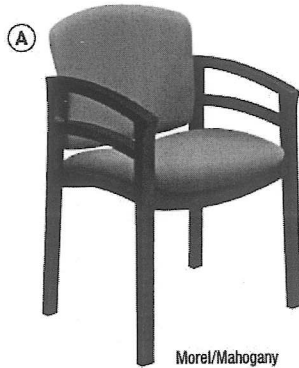

B. 2111 Single Rail Arm Chairs

23½"W x 22"D x 33¼"H, Shpg. Wt. 24 lbs.		
HON 2111NCU10‡	Black/Mahogany	532.00-~~EA~~
HON 2111NCU24‡	Morel/Mahogany	532.00-~~EA~~
HON 2111MOCHCU10‡	Black/Mocha	532.00-~~EA~~
HON 2111MOCHCU24‡	Morel/Mocha	532.00-~~EA~~

2400 Series Seating Hardwood arms and frame. Square arms. Lumbar support. Meets or exceeds ANSI/BIFMA and ISTA performance standards. Backed by the HON Full Lifetime Warranty.