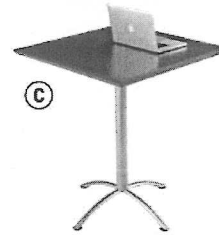

iLand Dura-Comfort Edge Tables Molded urethane for extremely durable permanently sealed edge, with sleek tapered style for comfort. 1½" thick particle board core. Elegant arched tubular steel silver base. Seated and bistro standing height versions. Meets or exceeds ANSI/BIFMA and ISTA performance standards. 15-year limited warranty. Base and top ship together in one box.

A. Square Tables

36" W x 36" D x 29" H		LIST PRICE
ICE 69825‡	Gray	649.00-~~EA~~
ICE 69824‡	Gray Walnut	649.00-~~EA~~

B. Round Tables

36" Dia. x 29" H		LIST PRICE
ICE 69815‡	Gray	649.00-~~EA~~
ICE 69814‡	Gray Walnut	649.00-~~EA~~

C. Bistro Standing-Height Tables

36" W x 36" D x 42" H		LIST PRICE
ICE 69855‡	Gray	679.00-~~EA~~
ICE 69854‡	Gray Walnut	679.00-~~EA~~

iLand Contour Self-Edge Tables Premium 1½" thick high pressure laminate top with PVC molded edge banding. Scratch-, spill- and stain-resistant. Arched all steel base. Meets or exceeds ANSI/BIFMA and ISTA performance standards. 15-year limited warranty. Base and top ship together in one box.

D. Square Tables

36" W x 36" D x 29" H		LIST PRICE
ICE 69724‡	Gray Walnut	499.00-~~EA~~
ICE 69727‡	Teak	499.00-~~EA~~

F. Bistro Standing-Height Tables

36" W x 36" D x 42" H		LIST PRICE
ICE 69754‡	Gray Walnut	529.00-~~EA~~
ICE 69757‡	Teak	529.00-~~EA~~

E. Round Tables

36" Dia. x 29" H		LIST PRICE
ICE 69718‡	Mahogany	499.00-~~EA~~
ICE 69717‡	Teak	499.00-~~EA~~

CaféWorks Tables Wear-resistant 1½" thick melamine top. Contemporary look with a vinyl, t-mold edge. Raised arch steel base in silver finish. Adjustable feet. 15-Year Manufacturer Limited Warranty. Base and top ship together in one box.

G. Square Café Tables

36" W x 36" D x 30" H		LIST PRICE
ICE 65614‡	Walnut	429.00-~~EA~~
ICE 65617‡	Gray	429.00-~~EA~~
ICE 65618‡	Graphite Granite	429.00-~~EA~~

I. Square Bistro Tables