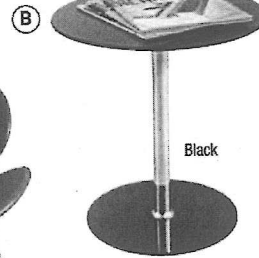

A. Sy Guest Chair Curved back and seat to maximize comfort. Upholstered with recycled leather. Seat height: 16". Seat: 16"W x 25"D. Back: 16"W x 25"H. Limited Lifetime Warranty.

25¼"W x 25¼"D x 29½"H		LIST PRICE
SAF 3563BL‡	Black Leather	416.00-EA
SAF 3563RD‡	Red Leather	416.00-EA