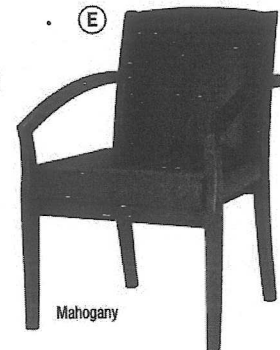

Mahogany

E. Guest Chairs
Two per carton.

22½"W x 23½"D x 33½"H, Shpg. Wt. 50 lbs.
MLN VSCBCRY‡ Sierra Cherry
MLN VSCABMAH‡ Mahogany

LIST PRICE
1248.00-~~CT~~
1248.00-~~CT~~

F. Table With Literature Rack This 3-in-1 table does it all – stores, displays and organizes. Solid oak frame table accommodates literature and oversize magazines. The top comes off to allow more storage space.

23¼"W x 23¼"D x 21"H
BDY 929816 Mahogany

LIST PRICE
404.87-~~EA~~