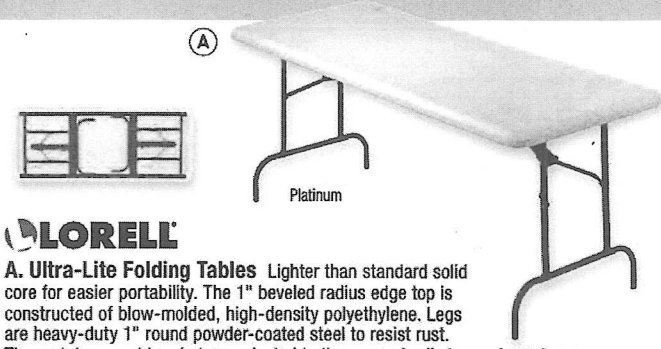

**J. Stack Chairs**

21½"W x 22"D x 29"H		
SAF 4360BL	Black	340.00- <del>CT</del>
SAF 4360RD	Red	340.00- <del>CT</del>

100

Visit our website for the most current pricing.

Prices subject to change without notice. LA

**FURNITURE**  
Hospitality – Folding Tables

**LORELL**

**A. Ultra-Lite Folding Tables** Lighter than standard solid core for easier portability. The 1" beveled radius edge top is constructed of blow-molded, high-density polyethylene. Legs are heavy-duty 1" round powder-coated steel to resist rust. The metal support brackets are riveted to the support rails to create a strong frame. Can be used indoors or out. Holds up to 600 lbs. evenly distributed. Contains 35% recycled content. Covered by Lorell Limited 10-Year Warranty. **Ⓢ**

96"W x 30"D x 29"H, Shpg. Wt. 49 lbs. LLR 12346‡	Platinum	<b>LIST PRICE</b> 332.00- <b>EA</b>
72"W x 30"D x 29"H, Shpg. Wt. 43 lbs. LLR 12345‡	Platinum	<b>263.00-<b>EA</b></b>

**B. Economy Folding Tables** Wear-resistant 5/8" thick melamine top. Melamine sealed underside to prevent moisture absorption. Steel skirt support with plastic corners to protect surface when stacking. 1" diameter steel legs with protective foot cap. Covered by Lorell Limited 5-Year Warranty. **Ⓢ**