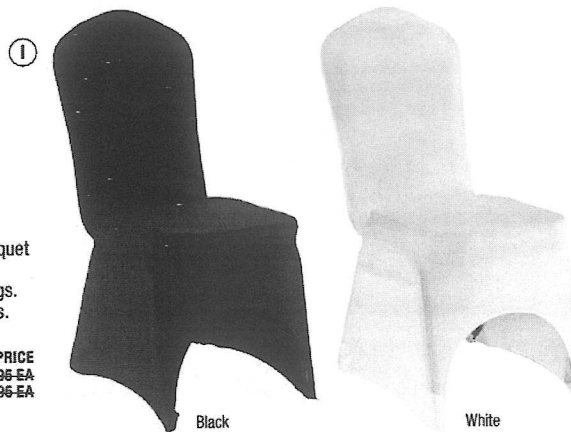

White

G. Plastic Stacking Chair

19 1/4"W x 20 1/2"D x 30 1/2"H
LLR 85567

Black

LIST PRICE
299.00-CT

H. Universal Stack Chair Cart Steel dolly supports up to 15 stack chairs.
23 1/2"W x 23 1/2"D x 4 1/2"H
SAF 4188 Black LIST PRICE 126.00-EA

I. Banquet Chair Stretch Covers Machine washable, stretch chair covers dress up most banquet chairs for a professional or elegant look. Sewn in pockets are reinforced to secure cover over the legs. Made from 90% polyester and 10% spandex fibers. Iron safe.

17"W x 24"D x 37"H
ICE 16411
ICE 16413

Black
White

LIST PRICE
47.95-EA
47.95-EA

Black