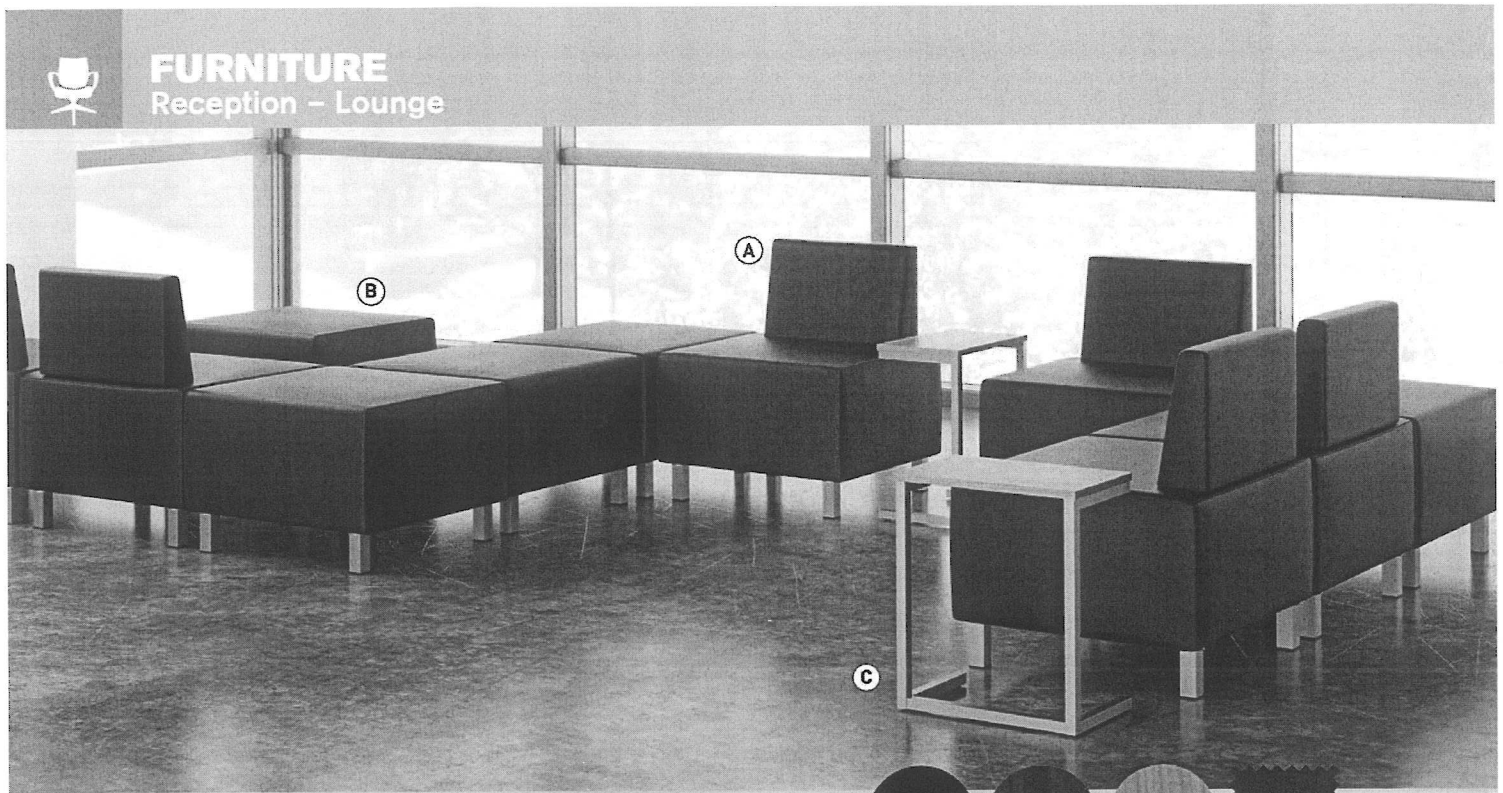

FURNITURE
Reception - Lounge