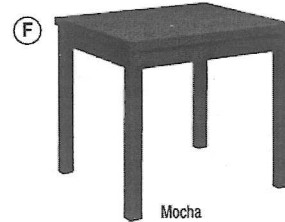

F. End Tables

24"W x 20"D x 20"H		
HON 80193NN	Mahogany	348.00-~~EA~~
HON 80193MOMO	Mocha	348.00-~~EA~~