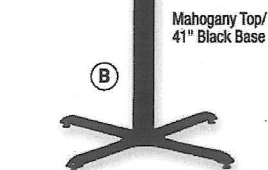

**C. 28" Low Bases**

28"H		
MLN CA28B2025	Black	253.00- <del>EA</del>
MLN CA281S	Steel	295.00- <del>EA</del>

**Escalate Series Seating** Sleek and contemporary solution for breakrooms and meeting areas. Offers high-density stacking. Black molded seat and back with silver legs. **Chairs ship assembled, four per carton. Stools ship assembled, two per carton.**

**D. Stackable Chairs**

19½"W x 21½"D x 32"H, Shpg. Wt. 65 lbs.		
MLN ESC2B‡	Black	840.00- <del>CT</del>
MLN ESC2W‡	White	840.00- <del>CT</del>

**E. Stackable Stools**

21½"W x 23"D x 43¼"H, Shpg. Wt. 45 lbs.		
MLN ESS2B‡	Black	598.00- <del>CT</del>
MLN ESS2W‡	White	598.00- <del>CT</del>