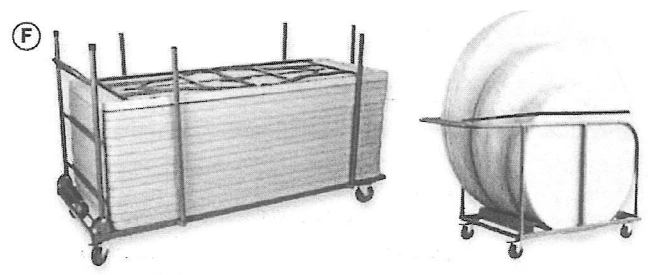

Ⓢ Assembly needed. Please call for details.
‡ Cannot be shipped UPS.
‡‡ Cannot be shipped UPS Air. LA

FIND MORE ONLINE