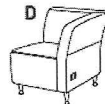

D. Lounge Chair, Left
26 1/2"W x 29"D x 29 1/2"H
LLR 86913 Industrial Brown

619.00-EA