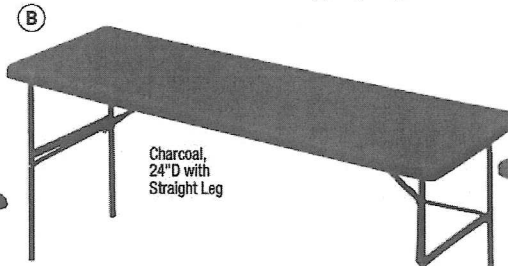

Granite Inlay/Black Top & Legs

Charcoal, 24"D with Straight Leg