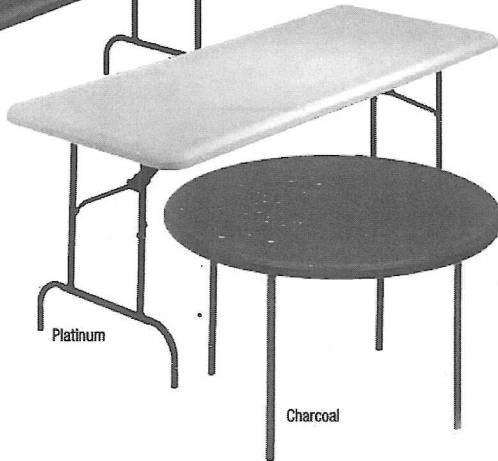

96"W x 30"D x 29"H, Shpg. Wt. 67 lbs.	Granite Inlay/Black Legs	<b>LIST PRICE</b>
ICE 65137‡		<del>616.00-EA</del>
72"W x 30"D x 29"H, Shpg. Wt. 56 lbs.	Granite Inlay/Black Legs	<b>LIST PRICE</b>
ICE 65127‡		<del>570.00-EA</del>
60"W x 30"D x 29"H, Shpg. Wt. 48 lbs.	Granite Inlay/Black Legs	<b>LIST PRICE</b>
ICE 65117		<del>510.00-EA</del>

Granite Inlay/Black Top & Legs

Charcoal, 24"D with Straight Leg

Charcoal

Charcoal

Platinum

Charcoal

Platinum

Charcoal

**B. IndestrucTable Too Commercial Grade Folding Table 1200 Series** Tables are constructed of durable, lightweight blow-molded high-density polyethylene. Dent and scratch resistant. 30% lighter than standard folding tables. Heavy-gauge steel tubular legs fold into recessed cavities beneath the table. Contains 35% pre-consumer recycled materials. 15-Year Manufacturer Limited Warranty. ☺

**30"D Tables – Heavy-duty use tables** hold 2000 lbs. evenly distributed.

96"W x 30"D x 29"H, Shpg. Wt. 58 lbs.	Platinum	<b>LIST PRICE</b>
ICE 65233‡		<del>360.00-EA</del>
ICE 65237‡	Charcoal	<del>360.00-EA</del>
72"W x 30"D x 29"H, Shpg. Wt. 43 lbs.	Platinum	<b>LIST PRICE</b>
ICE 65223‡		<del>295.00-EA</del>
ICE 65227‡	Charcoal	<del>295.00-EA</del>
60"W x 30"D x 29"H, Shpg. Wt. 40 lbs.	Platinum	<b>LIST PRICE</b>
ICE 65213‡		<del>260.00-EA</del>
ICE 65217‡	Charcoal	<del>260.00-EA</del>