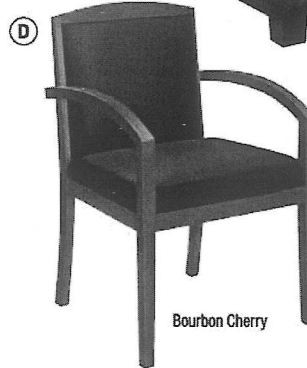

basyx
by HON

VL870 Series Reception Sofa, Loveseat and Club Chair have tailored Black SofThread Leather upholstery with legs in black. Coordinates with both Black and Mahogany table finishes. Backed by the *basyx* by HON Limited 5-Year Warranty.

A. Sofa

73"W x 28"D x 32"H, Shpg. Wt. 122 lbs. **LIST PRICE**
BSX VL873SB11‡ Black SofThread Leather **1667.00-EA**

B. Loveseat

53½"W x 28¾"D x 32"H, Shpg. Wt. 76 lbs. **1246.00-EA**
BSX VL872SB11‡ Black SofThread Leather

C. Club Chair

33"W x 28¾"D x 32"H, Shpg. Wt. 51 lbs. **993.00-EA**
BSX VL871SB11‡ Black SofThread Leather

VL850 Series Guest Chairs Make a great first impression with these beautiful wood guest chairs. Thickly padded seat provides support and comfort. Luxurious SofThread leather upholstery for stylish sophistication. Sturdy wood frame for enhanced stability. Backed by the *basyx* by HON Limited 5-Year Warranty.

D. Upholstered Tall Back Chairs

23¾"W x 23¾"D x 36¾"H, Shpg. Wt. 35 lbs. **464.00-EA**
BSX VL853HSB11 Bourbon Cherry/Black SofThread Leather **464.00-EA**
BSX VL853NSB11 Mahogany/Black SofThread Leather

E. Upholstered Back Chairs

22½"W x 22"D x 31"H, Shpg. Wt. 26 lbs. **366.00-EA**
BSX VL852HSB11 Bourbon Cherry/Black SofThread Leather **366.00-EA**
BSX VL852NSB11 Mahogany/Black SofThread Leather

Laminate Occasional Tables Lightweight design with 2" top and sturdy leg base. Backed by the *basyx* by HON 5-Year Limited Warranty.

F. Coffee Tables

42"W x 20"D x 16"H, Shpg. Wt. 24 lbs. **241.00-EA**
BSX BLH3160N Mahogany **241.00-EA**
BSX BLH3160P Black

G. Corner Tables

24"W x 24"D x 20"H, Shpg. Wt. 9 lbs. **188.00-EA**
BSX BLH3170N Mahogany **188.00-EA**
BSX BLH3170P Black