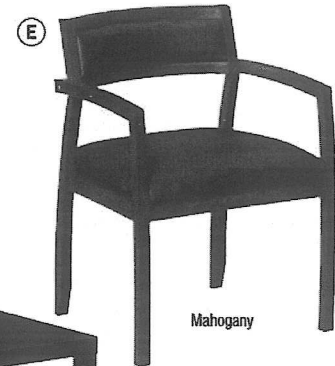

**G. Corner Tables**

24"W x 24"D x 20"H, Shpg. Wt. 9 lbs. **188.00-EA**  
BSX BLH3170N Mahogany **188.00-EA**  
BSX BLH3170P Black

Club Chair

Bourbon Cherry

Mahogany

Black

**Wall Street Reception Seating** The Wall Street Collection offers the versatility and convenience to furnish your space with ease. Faux leather with chrome finish base complements any décor. One-Year Warranty.