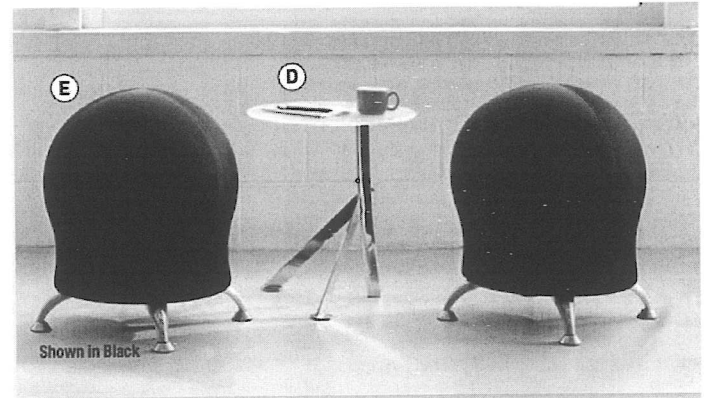

C. Decori Wood Side Table Create workspace ambiance with a look that is all about style and design. Wood laminate tops and four elegantly curved chrome legs perfectly accent guest seating in waiting rooms, reception areas and common space. Use two size tables together using the smaller table as alternative seating (250 lb. capacity) and the larger table to work on. Limited Lifetime Warranty.

15¼" Diameter x 18¼"H		LIST PRICE
SAF 5098MH	Mahogany	143.00-EA
19¼" Diameter x 25¼"H		LIST PRICE
SAF 5099MH	Mahogany	174.00-EA

D. Vari Accent Table Provides a stunning look to any reception, guest or waiting area with its modern design and frosted tempered glass top. Perfect addition to guest or lounge seating area for guests to place their tablet, work files or beverage. Steel tripod base with Chrome finish. Limited Lifetime Warranty.

17¼"W x 17¼"D x 20¼"H		LIST PRICE
SAF 5096WH	White	143.00-EA

E. Zenergy Ball Chairs Designed with a 17½" anti-burst exercise ball that is covered in mesh or vinyl. Fully inflated ball, seat height is 23" and will lower when occupied. May help support better posture and balance through movement. Use as alternative desk chair, in meeting areas or gathering spaces. Pump included with ball chair. Four powder coat legs and stationary glides. Limited Lifetime Warranty.

22¼"W x 22¼"D x 23"H		LIST PRICE
SAF 4750BL	Black	264.00-EA
SAF 4751BV	Black Vinyl	267.00-EA