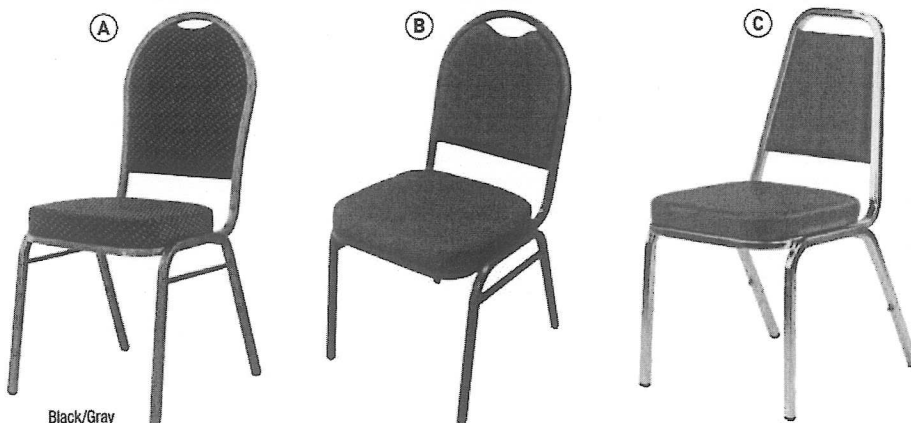

FURNITURE
Hospitality – Stacking Chairs

Stacking Chairs Covered by Lorell Limited 5-Year Warranty.

Black/Gray

A. Upholstered Stacking Chairs

Stacking chair packed in cartons. Silver hammered steel finish. **Four per carton.**

15 1/2"W x 16 1/4"D x 37 1/2"H
LLR 62518‡
LLR 62525‡

Blue
Black/Gray

LIST PRICE
355.00-CT
355.00-CT

B. Upholstered Stack Chair

Seat is 1 1/2" thick. Rugged 3/8" tubular steel black frame. Can stack up to eight high. Weight Capacity: 250 lbs. max. **Four per carton.**

18"W x 22"D x 35 1/2"H, Shpg. Wt. 53 lbs.
LLR 62514‡

Blueberry/Black Fabric
With Charcoal Frame

LIST PRICE
369.00-CT

C. Vinyl Upholstered Stack Chairs

Durable 3/8" tubular steel silver powder coat frame. 2" upholstered seat. Can stack up to eight high. Weight Capacity: 250 lbs. max. **Four per carton.**

18"W x 22"D x 35"H, Shpg. Wt. 54 lbs.
LLR 62506‡

Blue

LIST PRICE
375.00-CT