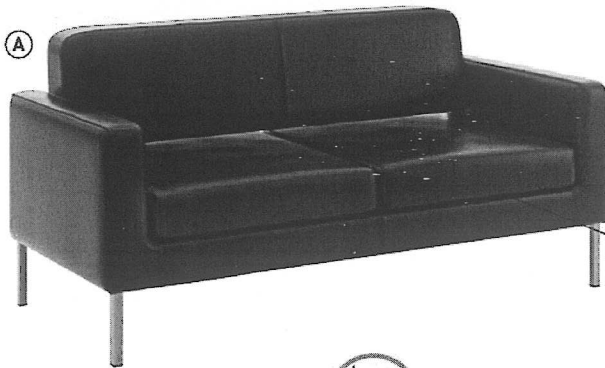

FURNITURE
Reception – Lounge

Engineered for Comfort
VL887 and VL888 lounge seating features individually wrapped coil springs below a thick foam seat cushion to provide long-lasting support and comfort.

basyx
by HON

VL880 Series Lounge Seating Contemporary geometric design sets the tone for a modern visitor space. Durable steel support legs withstand frequent moving and rearrangement. Back cushion has a clean-out space for easy maintenance. Backed by the *basyx* by HON Limited 5-Year Warranty.

- **A. VL888 Sofa**
  67"W x 28"D x 30½"H, Shpg. Wt. 78 lbs. **LIST PRICE**
  BSX VL888SB11‡ Black SofThread Leather **979.00-EA**
- **B. VL887 Club Chair**
  31½"W x 28"D x 30½"H, Shpg. Wt. 51 lbs.
  BSX VL887SB11 Black SofThread Leather **765.00-EA**

Occasional Tables A contemporary addition to any lobby, waiting room or executive office. Square steel frame stands up to frequent handling. Scratch-, spill- and stain-resistant laminate withstands heavy use. Platinum finish on legs coordinates with the VL880 Series Lounge Seating. Backed by the *basyx* by HON Limited 5-Year Warranty.

- **C. Coffee Table**
  48"W x 24"D x 17½"H, Shpg. Wt. 38 lbs.
  BSX HML8852C1 Chestnut **194.00-EA**
  BSX HML8852P Black **194.00-EA**
- **D. Corner Table**
  24"W x 24"D x 17½"H, Shpg. Wt. 24 lbs.
  BSX HML8851C1 Chestnut **163.00-EA**
  BSX HML8851P Black **163.00-EA**