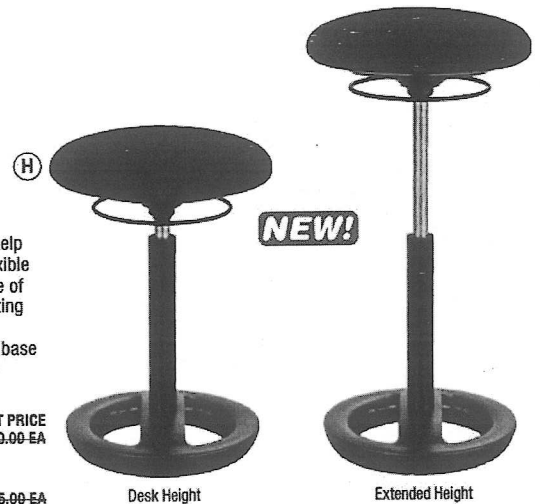

Assembly needed. Please call for details.

‡Cannot be shipped UPS.
‡‡Cannot be shipped UPS Air. LA

FIND MORE ONLINE