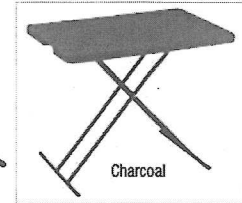

### Iceberg

**A. IndestrucTable Folding Tables** More lightweight and portable than solid core folding tables. Durable blow-molded, high-density polyethylene tables won't dent or scratch with years of use. Oval legs provide structural strength and improved appearance. Suitable for temporary work surfaces or banquets. Tables will nest when stacked for storage. Supports up to 1,500 lbs. evenly distributed. Inlay is designed to create a smooth-writing surface. Contains 35% pre-consumer recycled materials. 15-Year Manufacturer Limited Warranty. ☺

96"W x 30"D x 29"H, Shpg. Wt. 67 lbs.	Granite Inlay/Black Legs	<b>LIST PRICE</b>
ICE 65137‡		<del>616.00-EA</del>
72"W x 30"D x 29"H, Shpg. Wt. 56 lbs.	Granite Inlay/Black Legs	<b>LIST PRICE</b>
ICE 65127‡		<del>570.00-EA</del>
60"W x 30"D x 29"H, Shpg. Wt. 48 lbs.	Granite Inlay/Black Legs	<b>LIST PRICE</b>
ICE 65117		<del>510.00-EA</del>

Granite Inlay/Black Top & Legs

Charcoal, 24"D with Straight Leg

Charcoal

Charcoal

Platinum

Charcoal

Platinum

Charcoal

**B. IndestrucTable Too Commercial Grade Folding Table 1200 Series** Tables are constructed of durable, lightweight blow-molded high-density polyethylene. Dent and scratch resistant. 30% lighter than standard folding tables. Heavy-gauge steel tubular legs fold into recessed cavities beneath the table. Contains 35% pre-consumer recycled materials. 15-Year Manufacturer Limited Warranty. ☺